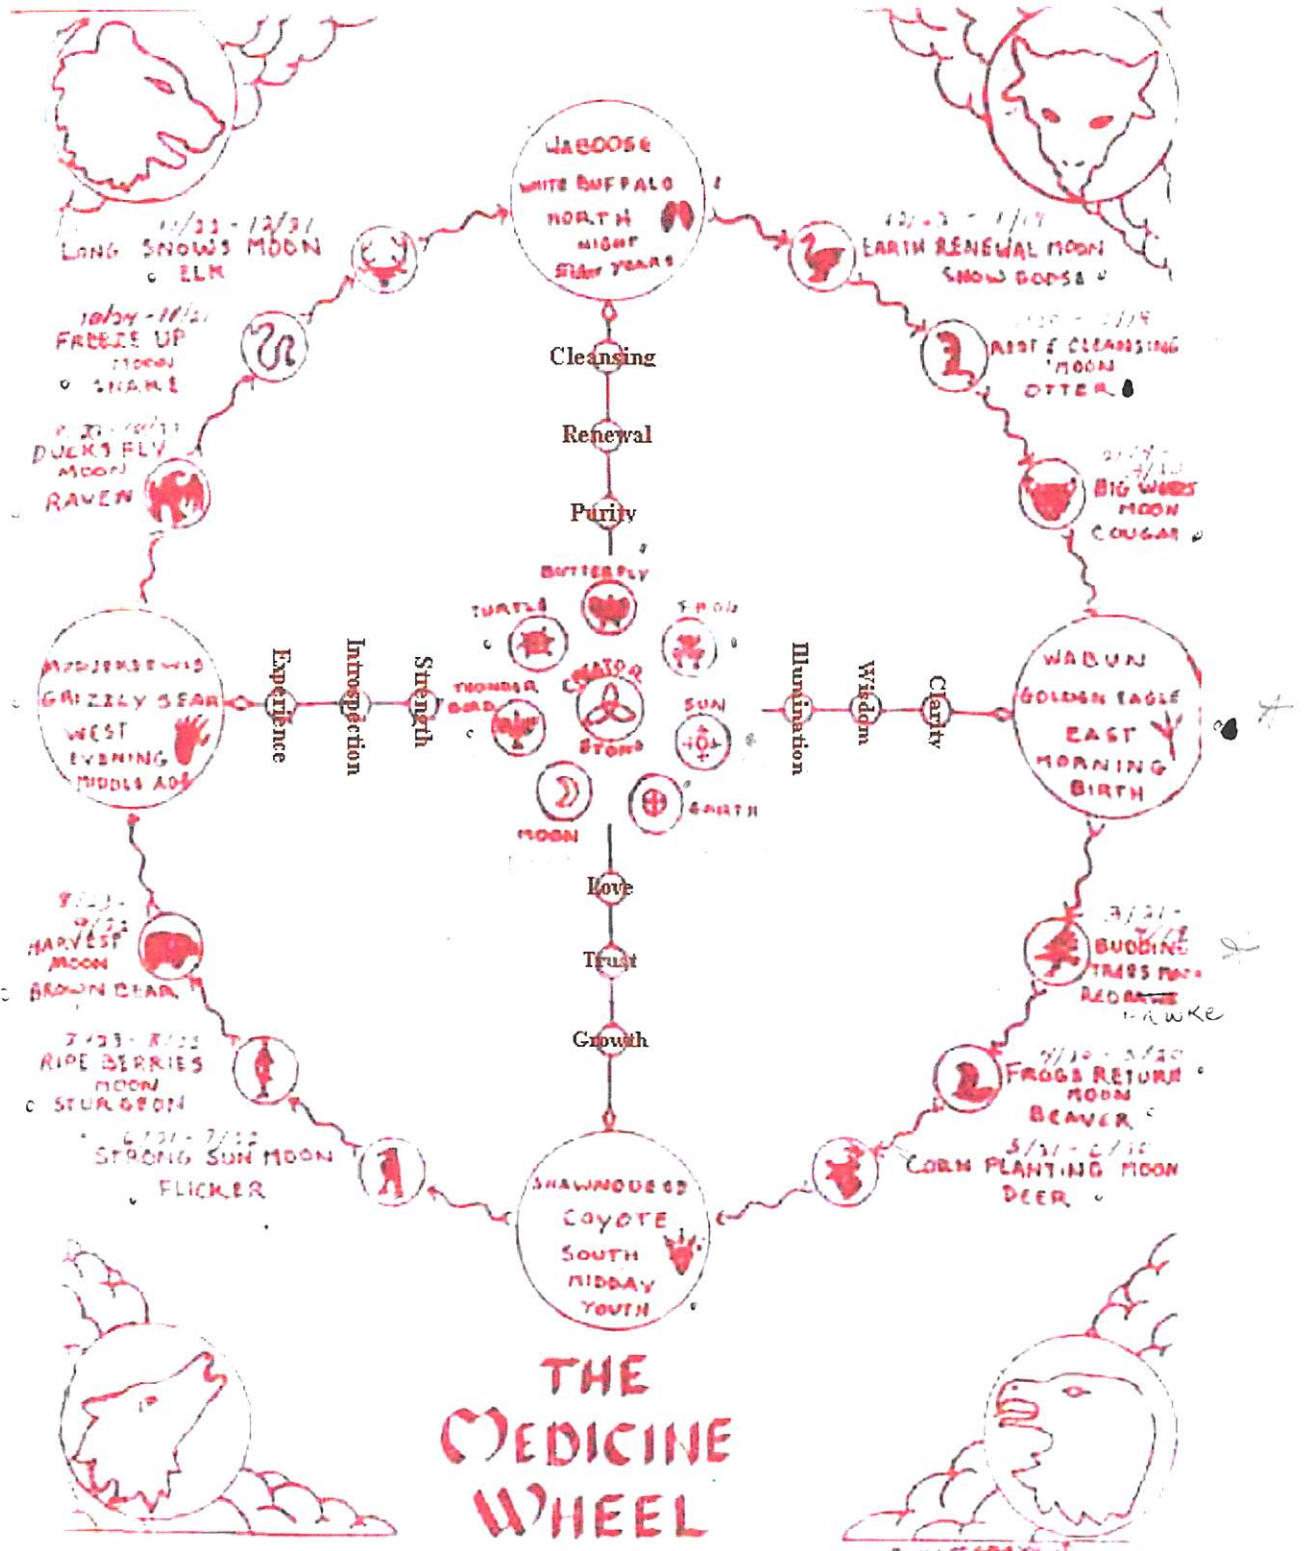

Workbook Page for Sun Bear Medicine Wheel

ABOVE DIAGRAM WILL PRINT ON ONE PAGE